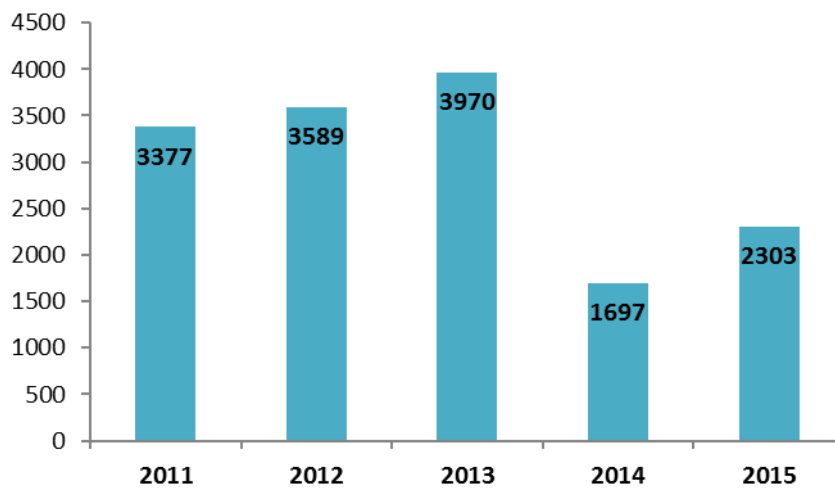

Construction of ships for years, projects

Revenue, mln rur

The structure revenue in 2015 year, %